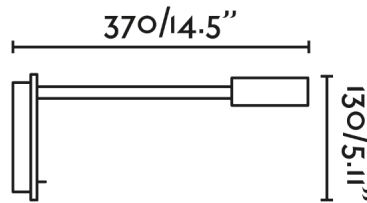

### General characteristics

Fixation	Wall
Type	II
IP	20
voltage	100V-240V
Hertz	50/60Hz
Switch type	On/Off
included battery	.
Power	3W