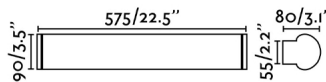

DANUBIO is a wall lamp with LED technology made of metal. Thanks to its IP44 it is ideal for bathroom lighting .

General characteristics

Fixation	Wall, Ceiling
Type	II
IP	44
voltage	100V-240V
Hertz	50/60Hz
included battery	.
Power	18W

Material

Body/Structure	Aluminium
Diffuser	Glass

Finish

Body/Structure	Shiny Chrome
Diffuser	Opal

Lighting characteristics

Light source included	Yes
Temperature	2700K
LM	1080lm
CRI	>80
Light direction	Ambient lighting
Energy classification	D

Driver

Requires Driver	Yes
Driver embedded	Yes

File download

General documents	Download >
Images	Download >
2D / 3D	Download >
	Download >
BIM	Download >