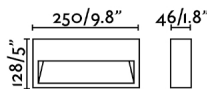

General characteristics

Fixation	Wall
Type	I
IP	54
voltage	220V-240V
Hertz	50/60Hz
included battery	.
Power	6W

Material

Body/Structure	Aluminium
Diffuser	Glass

Finish

Body/Structure	Rust Brown
Diffuser	Opal