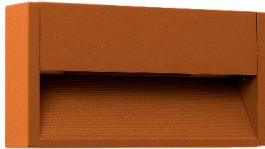

GRADA is a rust LED wall lamp made of aluminium and glass diffuser. The light source is SMD LED 6W and warm light, driver included. This modern wall lamp with lower beam of light is ideal to light up terraces, gardens and outdoor passage areas .

General characteristics

Fixation	Wall
Type	I
IP	54
voltage	220V-240V
Hertz	50/60Hz
included battery	.
Power	6W

Material

Body/Structure	Aluminium
Diffuser	Glass

Finish

Body/Structure	Rust Brown
Diffuser	Opal