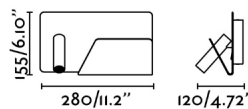

## General characteristics

Fixation	Wall
Type	I
IP	20
voltage	100V-240V
Hertz	50/60Hz
Switch type	On/Off
included battery	.
Upwards Vertical orientation	↻ 90
Horizontal orientation	↻ 350
Power	3W