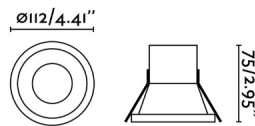

General characteristics

Fixation	Ceiling
Type	I
IP	20
voltage	220V-240V
Hertz	50/60Hz
included battery	.
Flush box dimensions	ø100mm
Power	8W
Cutting size	ø100mm

Material

Body/Structure	Aluminium
Diffuser	PMMA