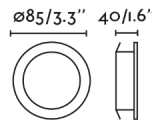

General characteristics

Fixation	Ceiling
Type	III
IP	20
Upwards Vertical orientation	↻ 15
Downwards vertical orientation	↻ 15
Power	7W
Cutting size	ø76mm

Material

Body/Structure	Aluminium+Steel
Diffuser	PMMA
Finish	
Body/Structure	Black
Diffuser	Transparent

Lighting characteristics

Light source included	Yes
Maximum ceiling thickness	1
Temperature	2700K
MacAdam Steps	3 SDCM
LM	625lm
CRI	>=90
LED lifetime	40000h
Flow symmetry	SIMETRICO
Degrees of light aperture	36°
Light direction	Indirect lighting
Energy classification	F