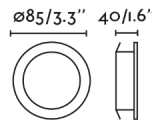

General characteristics

Fixation	Ceiling
Type	III
Upwards Vertical orientation	⇒ 15
Downwards vertical orientation	⇒ 15
Power	7W
Cutting size	ø76mm

Material

Body/Structure	Aluminium+Steel
Diffuser	PMMA
Finish	
Body/Structure	White
Diffuser	Transparent

Lighting characteristics

Light source included	Yes
Maximum ceiling thickness	1
Temperature	2700K
MacAdam Steps	3 SDCM
LM	625lm
CRI	>=90
LED lifetime	40000h
Flow symmetry	SIMETRICO
Degrees of light aperture	36°
Light direction	Indirect lighting
Energy classification	F