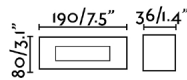

### General characteristics

Fixation	Wall
Type	II
IP	65
voltage	220V-240V
Hertz	50/60Hz
Flush box	No
Flush box dimensions	160x68mm
Power	3.1W
Cutting size	160x68mm