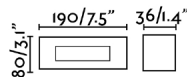

General characteristics

Fixation	Wall
Type	II
IP	65
voltage	220V-240V
Hertz	50/60Hz
Flush box	No
Flush box dimensions	160x68mm
Power	5W
Cutting size	160x68mm

Material

Body/Structure	PC
Diffuser	Glass

Finish