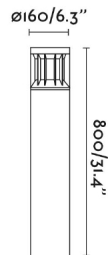

## General characteristics

Fixation	Floor
Type	I
IP	65
voltage	220V-240V
Hertz	50/60Hz
Power	20W
IK	10