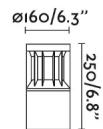

## General characteristics

Fixation	Post, Floor
Type	I
IP	65
voltage	220V-240V
Hertz	50/60Hz
Power	14W
IK	10