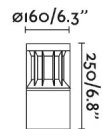

## General characteristics

Fixation	Post, Floor
Type	I
IP	65
voltage	100V-240V
Hertz	50/60Hz
Power	14W
IK	10