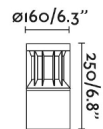

General characteristics

Fixation	Post, Floor
Type	I
IP	65
voltage	220V-240V
Hertz	50/60Hz
Power	14W
IK	10

Material

Body/Structure	Aluminium+PC
Diffuser	PC

Finish

Body/Structure	Dark Grey
Diffuser	Transparent