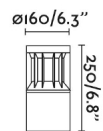

## General characteristics

Fixation	Post, Floor
Type	I
IP	65
voltage	100V-240V
Hertz	50/60Hz
Power	14W
IK	10