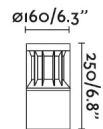

General characteristics

Fixation	Post, Floor
Type	I
IP	65
voltage	220V-240V
Hertz	50/60Hz
Power	14W
IK	10

Material

Body/Structure	Aluminium+PC
Diffuser	PC

Finish

Body/Structure	Dark Grey
Diffuser	Transparent