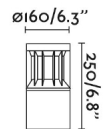

General characteristics

Fixation	Post, Floor
Type	I
IP	65
voltage	100V-240V
Hertz	50/60Hz
Power	14W
IK	10

Material

Body/Structure	Aluminium+PC
Diffuser	PC

Finish

Body/Structure	Dark Grey
Diffuser	Transparent