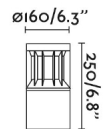

General characteristics

Fixation	Post, Floor
Type	I
IP	65
voltage	220V-240V
Hertz	50/60Hz
Power	14W
IK	10

Material

Body/Structure	Aluminium+PC
Diffuser	PC

Finish

Body/Structure	Dark Grey
Diffuser	Transparent