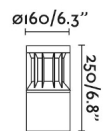

General characteristics

Fixation	Post, Floor
Type	I
IP	65
voltage	220V-240V
Hertz	50/60Hz
Power	14W
IK	10

Material

Body/Structure	Aluminium+PC
Diffuser	PC

Finish

Body/Structure	Dark Grey
Diffuser	Transparent