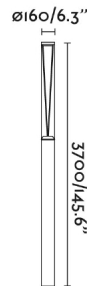

RUSH 3700 is a collection of technical lighting for the outdoors. The entire collection is made of aluminium and transparent polycarbonate, has a shock resistance of IK10 and has IP65 which gives it high protection against rain and solid bodies. This 3'7m pole lamp is perfect for lighting gardens or parks. The 180° option allows asymmetric lighting. DALI version. With a colour temperature of 4000K, this down light allows you to create warm and comfortable environments.

General characteristics

Fixation	Floor
Type	I
IP	65
voltage	220V-240V
Hertz	50/60Hz
Power	38W
IK	10

Material

Body/Structure	Aluminium+PC
Diffuser	PC

Finish

Body/Structure	Dark Grey
Diffuser	Transparent

Lighting characteristics