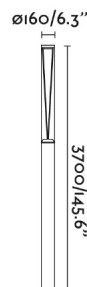

## General characteristics

Fixation	Floor
Type	I
IP	65
voltage	220V-240V
Hertz	50/60Hz
Power	38W
IK	10