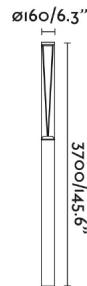

RUSH 3700 is a collection of technical lighting for the outdoors. The entire collection is made of aluminium and transparent polycarbonate, has a shock resistance of IK10 and has IP65 which gives it high protection against rain and solid bodies. This 3'7m pole lamp is perfect for lighting gardens or parks. The 180° option allows asymmetric lighting. With a colour temperature of 4000K, this down light allows you to create warm and comfortable environments.

General characteristics

Fixation	Floor
Type	I
IP	65
voltage	100V-240V
Hertz	50/60Hz
Power	38W
IK	10

Material

Body/Structure	Aluminium+PC
Diffuser	PC

Finish

Body/Structure	Dark Grey
Diffuser	Transparent

Lighting characteristics