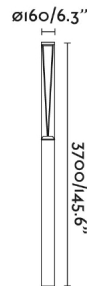

RUSH 3700 is a collection of technical lighting for the outdoors. The entire collection is made of aluminium and transparent polycarbonate, has a shock resistance of IK10 and has IP65 which gives it high protection against rain and solid bodies. This 3'7m pole lamp is perfect for lighting gardens or parks. The 360° option allows symmetrical lighting. Using the wide variant it is possible to dissipate the light at a greater distance. CASAMBI version. With a colour temperature of 4000K, this down light allows you to create warm and comfortable environments.

General characteristics

| | |
|----------|-----------|
| Fixation | Floor |
| Type | I |
| IP | 65 |
| voltage | 220V-240V |
| Hertz | 50/60Hz |
| Power | 38W |
| IK | 10 |

Material

| | |
|----------------|--------------|
| Body/Structure | Aluminium+PC |
| Diffuser | PC |