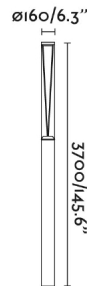

RUSH 3700 is a collection of technical lighting for the outdoors. The entire collection is made of aluminium and transparent polycarbonate, has a shock resistance of IK10 and has IP65 which gives it high protection against rain and solid bodies. This 3'7m pole lamp is perfect for lighting gardens or parks. The 360° option allows symmetrical lighting. Using the wide variant it is possible to dissipate the light at a greater distance. With a colour temperature of 4000K, this down light allows you to create warm and comfortable environments.

## General characteristics

Fixation	Floor
Type	I
IP	65
voltage	100V-240V
Hertz	50/60Hz
Power	38W
IK	10