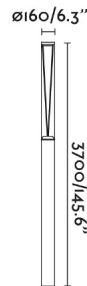

RUSH 3700 is a collection of technical lighting for the outdoors. The entire collection is made of aluminium and transparent polycarbonate, has a shock resistance of IK10 and has IP65 which gives it high protection against rain and solid bodies. This 3'7m pole lamp is perfect for lighting gardens or parks. The 360° option allows symmetrical lighting. Using the wide variant it is possible to dissipate the light at a greater distance. CASAMBI version. With a colour temperature of 3000K, this down light allows you to create warm and comfortable environments.

General characteristics

Fixation	Floor
Type	I
IP	65
voltage	220V-240V
Hertz	50/60Hz
Power	38W
IK	10

Material

Body/Structure	Aluminium+PC
Diffuser	PC

Finish

Body/Structure	Dark Grey
Diffuser	Transparent

Lighting characteristics