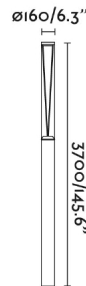

RUSH 3700 is a collection of technical lighting for the outdoors. The entire collection is made of aluminium and transparent polycarbonate, has a shock resistance of IK10 and has IP65 which gives it high protection against rain and solid bodies. This 3'7m pole lamp is perfect for lighting gardens or parks. The 360° option allows symmetrical lighting. Using the wide variant it is possible to dissipate the light at a greater distance. With a colour temperature of 3000K, this down light allows you to create warm and comfortable environments.

General characteristics

Fixation	Floor
Type	I
IP	65
voltage	100V-240V
Hertz	50/60Hz
Power	38W
IK	10

Material

Body/Structure	Aluminium+PC
Diffuser	PC

Finish

Body/Structure	Dark Grey
Diffuser	Transparent

Lighting characteristics