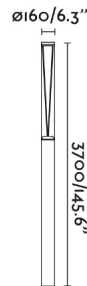

RUSH 3700 is a collection of technical lighting for the outdoors. The entire collection is made of aluminium and transparent polycarbonate, has a shock resistance of IK10 and has IP65 which gives it high protection against rain and solid bodies. This 3'7m pole lamp is perfect for lighting gardens or parks. The 360° option allows symmetrical lighting. With a colour temperature of 3000K, this down light allows you to create warm and comfortable environments.

General characteristics

Fixation	Floor
Type	I
IP	65
voltage	100V-240V
Hertz	50/60Hz
Power	38W
IK	10

Material

Body/Structure	Aluminium+PC
Diffuser	PC

Finish

Body/Structure	Dark Grey
Diffuser	Transparent

Lighting characteristics