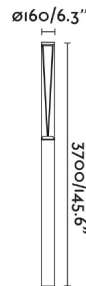

RUSH 3700 is a collection of technical lighting for the outdoors. The entire collection is made of aluminium and transparent polycarbonate, has a shock resistance of IK10 and has IP65 which gives it high protection against rain and solid bodies. This 3'7m pole lamp is perfect for lighting gardens or parks. The 180° option allows asymmetric lighting. DALI version.

General characteristics

Fixation	Floor
Type	I
IP	65
voltage	220V-240V
Hertz	50/60Hz
Power	38W
IK	10

Material

Body/Structure	Aluminium+PC
Diffuser	PC

Finish

Body/Structure	Dark Grey
Diffuser	Transparent

Lighting characteristics