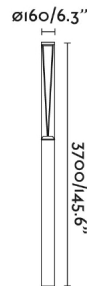

RUSH 3700 is a collection of technical lighting for the outdoors. The entire collection is made of aluminium and transparent polycarbonate, has a shock resistance of IK10 and has IP65 which gives it high protection against rain and solid bodies. This 3'7m pole lamp is perfect for lighting gardens or parks. The 180° option allows asymmetric lighting. CASAMBI version.

## General characteristics

Fixation	Floor
Type	I
IP	65
voltage	220V-240V
Hertz	50/60Hz
Power	38W
IK	10