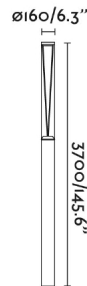

RUSH 3700 is a collection of technical lighting for the outdoors. The entire collection is made of aluminium and transparent polycarbonate, has a shock resistance of IK10 and has IP65 which gives it high protection against rain and solid bodies. This 3'7m pole lamp is perfect for lighting gardens or parks. The 360° option allows symmetrical lighting. Using the wide variant it is possible to dissipate the light at a greater distance. DALI version.

General characteristics

Fixation	Floor
Type	I
IP	65
voltage	220V-240V
Hertz	50/60Hz
Power	38W
IK	10

Material

Body/Structure	Aluminium+PC
Diffuser	PC

Finish

Body/Structure	Dark Grey
Diffuser	Transparent

Lighting characteristics