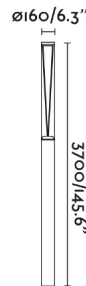

RUSH 3700 is a collection of technical lighting for the outdoors. The entire collection is made of aluminium and transparent polycarbonate, has a shock resistance of IK10 and has IP65 which gives it high protection against rain and solid bodies. This 3'7m pole lamp is perfect for lighting gardens or parks. The 360° option allows symmetrical lighting. Using the wide variant it is possible to dissipate the light at a greater distance. CASAMBI version.

General characteristics

Fixation	Floor
Type	I
IP	65
voltage	220V-240V
Hertz	50/60Hz
Power	38W
IK	10

Material

Body/Structure	Aluminium+PC
Diffuser	PC

Finish

Body/Structure	Dark Grey
Diffuser	Transparent

Lighting characteristics