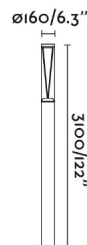

## General characteristics

Fixation	Floor
Type	I
IP	65
voltage	220V-240V
Hertz	50/60Hz
Power	38W
IK	10