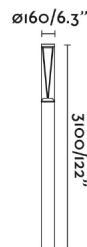

RUSH is a collection of technical lighting for the outdoors. The entire collection is made of aluminium and transparent polycarbonate, has a shock resistance of IK10 and has IP65 which gives it high protection against rain and solid bodies. This 3'1m pole lamp is perfect for lighting gardens or parks. The 180° option allows asymmetric lighting. With a colour temperature of 4000K, this down light allows you to create warm and comfortable environments.

General characteristics

Fixation	Floor
Type	I
IP	65
voltage	100V-240V
Hertz	50/60Hz
Power	38W
IK	10

Material

Body/Structure	Aluminium+PC
Diffuser	PC

Finish

Body/Structure	Dark Grey
Diffuser	Transparent

Lighting characteristics