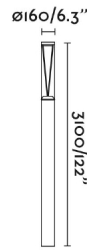

RUSH is a collection of technical lighting for the outdoors. The entire collection is made of aluminium and transparent polycarbonate, has a shock resistance of IK10 and has IP65 which gives it high protection against rain and solid bodies. This 3'1m pole lamp is perfect for lighting gardens or parks. The 360° option allows symmetrical lighting. CASAMBI version. With a colour temperature of 4000K, this down light allows you to create warm and comfortable environments.

General characteristics

Fixation	Floor
Type	I
IP	65
voltage	220V-240V
Hertz	50/60Hz
Power	38W
IK	10

Material

Body/Structure	Aluminium+PC
Diffuser	PC

Finish

Body/Structure	Dark Grey
Diffuser	Transparent

Lighting characteristics