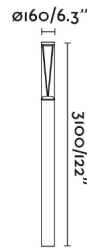

RUSH is a collection of technical lighting for the outdoors. The entire collection is made of aluminium and transparent polycarbonate, has a shock resistance of IK10 and has IP65 which gives it high protection against rain and solid bodies. This 3'1m pole lamp is perfect for lighting gardens or parks. The 180° option allows asymmetric lighting. CASAMBI version. With a colour temperature of 3000K, this down light allows you to create warm and comfortable environments.

General characteristics

Fixation	Floor
Type	I
IP	65
voltage	220V-240V
Hertz	50/60Hz
Power	38W
IK	10

Material

Body/Structure	Aluminium+PC
Diffuser	PC

Finish

Body/Structure	Dark Grey
Diffuser	Transparent

Lighting characteristics