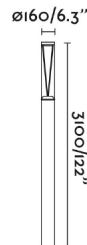

## General characteristics

Fixation	Floor
Type	I
IP	65
voltage	220V-240V
Hertz	50/60Hz
Power	38W
IK	10