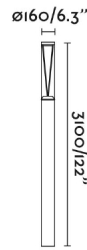

RUSH is a collection of technical lighting for the outdoors. The entire collection is made of aluminium and transparent polycarbonate, has a shock resistance of IK10 and has IP65 which gives it high protection against rain and solid bodies. This 3'1m pole lamp is perfect for lighting gardens or parks. The 360° option allows symmetrical lighting. Using the wide variant it is possible to dissipate the light at a greater distance. CASAMBI version. With a colour temperature of 3000K, this down light allows you to create warm and comfortable environments.

General characteristics

Fixation	Floor
Type	I
IP	65
voltage	220V-240V
Hertz	50/60Hz
Power	38W
IK	10

Material

Body/Structure	Aluminium+PC
Diffuser	PC

Finish

Body/Structure	Dark Grey
Diffuser	Transparent

Lighting characteristics