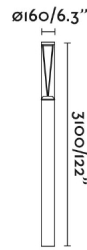

RUSH is a collection of technical lighting for the outdoors. The entire collection is made of aluminium and transparent polycarbonate, has a shock resistance of IK10 and has IP65 which gives it high protection against rain and solid bodies. This 3'1m pole lamp is perfect for lighting gardens or parks. The 360° option allows symmetrical lighting. Using the wide variant it is possible to dissipate the light at a greater distance. With a colour temperature of 3000K, this down light allows you to create warm and comfortable environments.

General characteristics

Fixation	Floor
Type	I
IP	65
voltage	100V-240V
Hertz	50/60Hz
Power	38W
IK	10

Material

Body/Structure	Aluminium+PC
Diffuser	PC

Finish

Body/Structure	Dark Grey
Diffuser	Transparent

Lighting characteristics