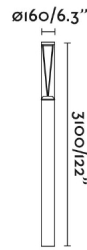

RUSH is a collection of technical lighting for the outdoors. The entire collection is made of aluminium and transparent polycarbonate, has a shock resistance of IK10 and has IP65 which gives it high protection against rain and solid bodies. This 3'1m pole lamp is perfect for lighting gardens or parks. The 360° option allows symmetrical lighting. With a colour temperature of 3000K, this down light allows you to create warm and comfortable environments.

General characteristics

Fixation	Floor
Type	I
IP	65
voltage	100V-240V
Hertz	50/60Hz
Power	38W
IK	10

Material

Body/Structure	Aluminium+PC
Diffuser	PC

Finish

Body/Structure	Dark Grey
Diffuser	Transparent

Lighting characteristics