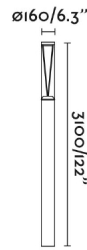

RUSH is a collection of technical lighting for the outdoors. The entire collection is made of aluminium and transparent polycarbonate, has a shock resistance of IK10 and has IP65 which gives it high protection against rain and solid bodies. This 3'1m pole lamp is perfect for lighting gardens or parks. The 360° option allows symmetrical lighting. Using the wide variant it is possible to dissipate the light at a greater distance. CASAMBI version.

General characteristics

Fixation	Floor
Type	I
IP	65
voltage	220V-240V
Hertz	50/60Hz
Power	38W
IK	10

Material

Body/Structure	Aluminium+PC
Diffuser	PC

Finish

Body/Structure	Dark Grey
Diffuser	Transparent

Lighting characteristics