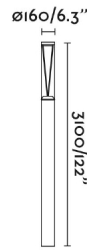

RUSH is a collection of technical lighting for the outdoors. The entire collection is made of aluminium and transparent polycarbonate, has a shock resistance of IK10 and has IP65 which gives it high protection against rain and solid bodies. This 3'1m pole lamp is perfect for lighting gardens or parks. The 360° option allows symmetrical lighting.

General characteristics

Fixation	Floor
Type	I
IP	65
voltage	100V-240V
Hertz	50/60Hz
Power	38W
IK	10

Material

Body/Structure	Aluminium+PC
Diffuser	PC

Finish

Body/Structure	Dark Grey
Diffuser	Transparent

Lighting characteristics