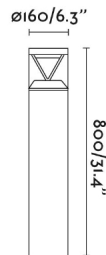

## General characteristics

Fixation	Floor
Type	I
IP	65
voltage	220V-240V
Hertz	50/60Hz
Power	20W
IK	10