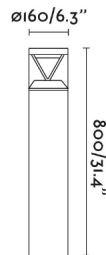

General characteristics

Fixation	Floor
Type	I
IP	65
voltage	220V-240V
Hertz	50/60Hz
Power	20W
IK	10

Material

Body/Structure	Aluminium+PC
Diffuser	PC

Finish

Body/Structure	Dark Grey
Diffuser	Transparent

Lighting characteristics