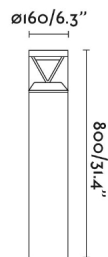

General characteristics

| | |
|----------|-----------|
| Fixation | Floor |
| Type | I |
| IP | 65 |
| voltage | 220V-240V |
| Hertz | 50/60Hz |
| Power | 20W |
| IK | 10 |

Material

| | |
|----------------|--------------|
| Body/Structure | Aluminium+PC |
| Diffuser | PC |