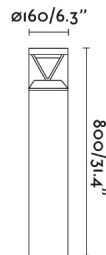

General characteristics

Fixation	Floor
Type	I
IP	65
voltage	100V-240V
Hertz	50/60Hz
Power	20W
IK	10

Material

Body/Structure	Aluminium+PC
Diffuser	PC

Finish

Body/Structure	Dark Grey
Diffuser	Transparent

Lighting characteristics