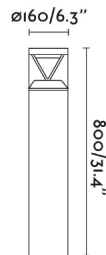

General characteristics

Fixation	Floor
Type	I
IP	65
voltage	220V-240V
Hertz	50/60Hz
Power	20W
IK	10

Material

Body/Structure	Aluminium+PC
Diffuser	PC

Finish

Body/Structure	Dark Grey
Diffuser	Transparent

Lighting characteristics