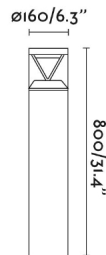

General characteristics

Fixation	Floor
Type	I
IP	65
voltage	100V-240V
Hertz	50/60Hz
Power	20W
IK	10

Material

Body/Structure	Aluminium+PC
Diffuser	PC

Finish

Body/Structure	Dark Grey
Diffuser	Transparent

Lighting characteristics