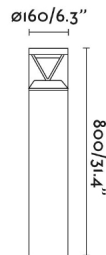

General characteristics

Fixation	Floor
Type	I
IP	65
voltage	220V-240V
Hertz	50/60Hz
Power	20W
IK	10

Material

Body/Structure	Aluminium+PC
Diffuser	PC

Finish

Body/Structure	Dark Grey
Diffuser	Transparent

Lighting characteristics