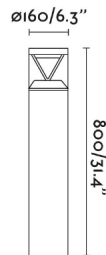

General characteristics

Fixation	Floor
Type	I
IP	65
voltage	220V-240V
Hertz	50/60Hz
Power	20W
IK	10

Material

Body/Structure	Aluminium+PC
Diffuser	PC

Finish

Body/Structure	Dark Grey
Diffuser	Transparent

Lighting characteristics