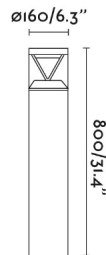

General characteristics

Fixation	Floor
Type	I
IP	65
voltage	220V-240V
Hertz	50/60Hz
Power	20W
IK	10

Material

Body/Structure	Aluminium+PC
Diffuser	PC

Finish

Body/Structure	Dark Grey
Diffuser	Transparent

Lighting characteristics