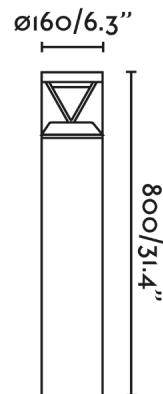

General characteristics

Fixation	Floor
Type	I
IP	65
voltage	220V-240V
Hertz	50/60Hz
Power	20W
IK	10

Material

Body/Structure	Aluminium+PC
Diffuser	PC

Finish

Body/Structure	Dark Grey
Diffuser	Transparent

Lighting characteristics